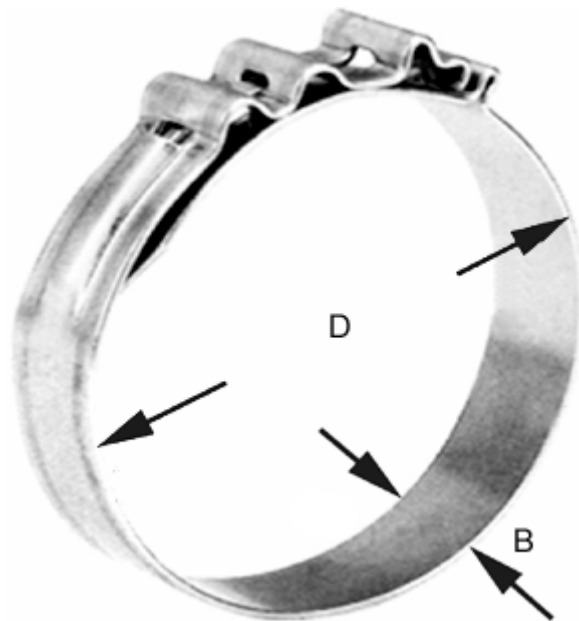

Article number: 021087006029

Description: COBRA one piece-connector 29/8 W4

Measures

Diameter D = 29.0

Width B = 8